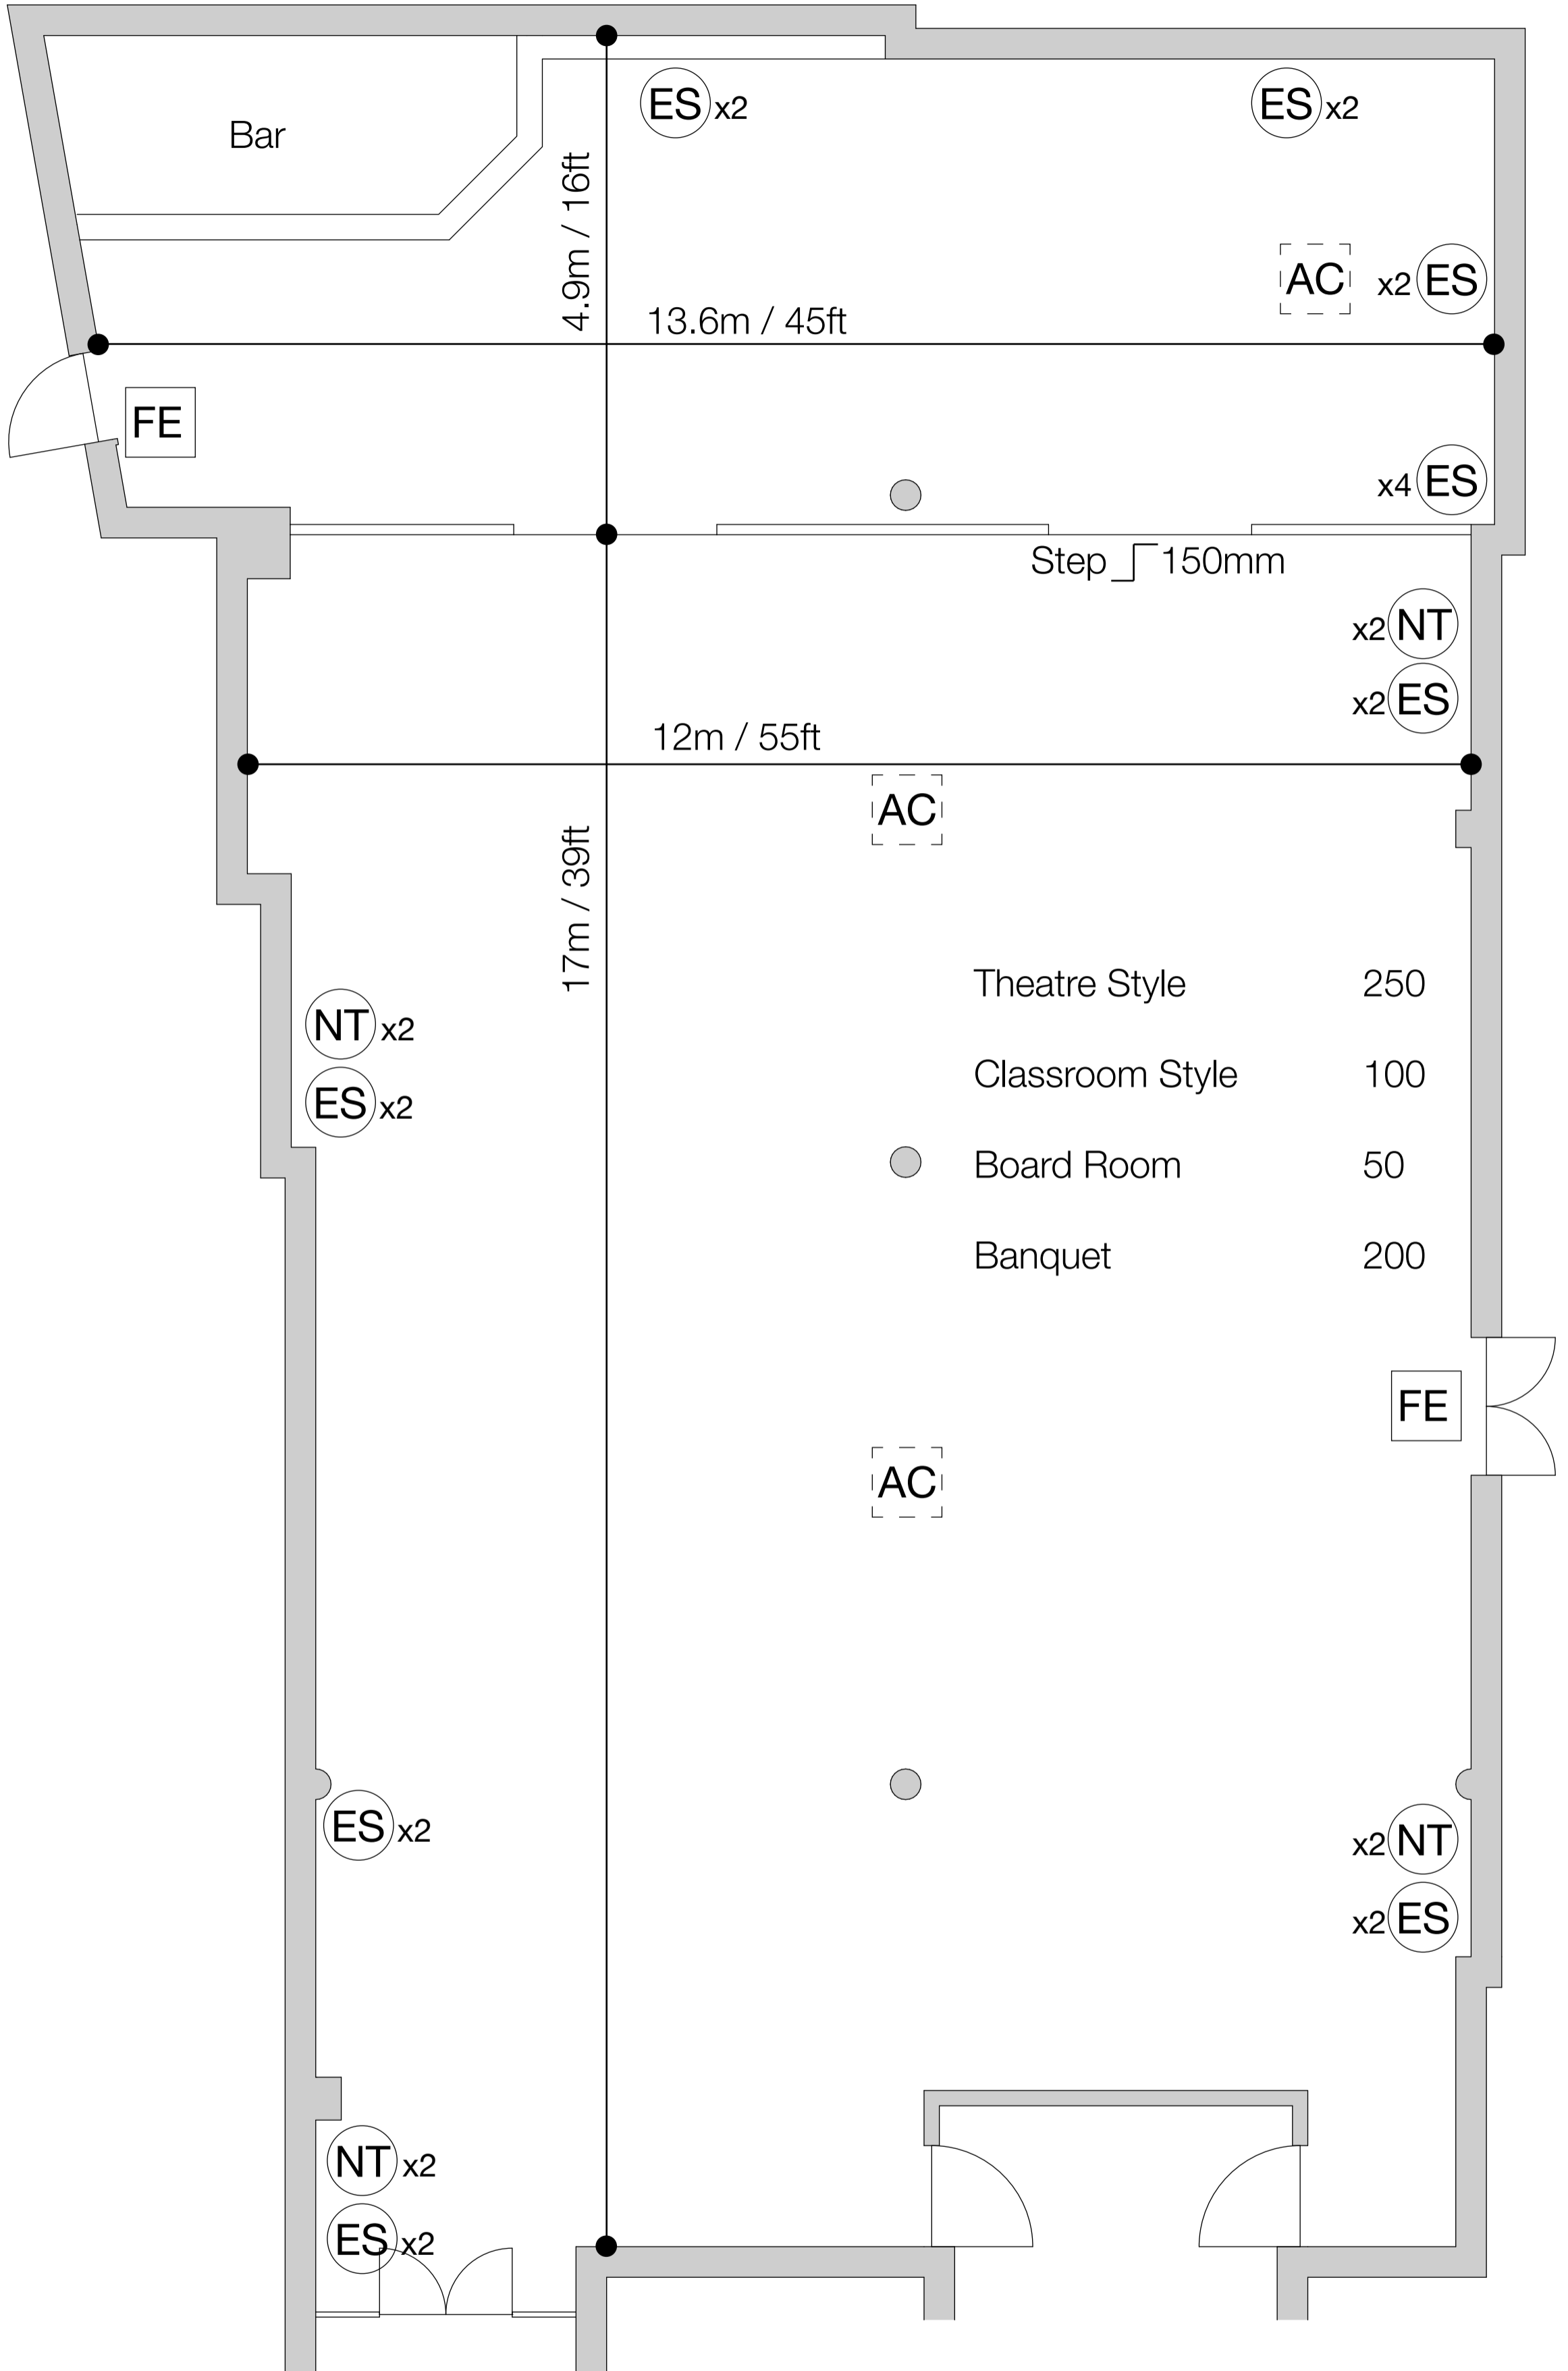

# Tapestry Suite

- (NT)** Network / telephone
- (ES)** Electric Socket
- (FE)** Fire Exit
- (AC)** Air Conditioning Units

Theatre Style	250
Classroom Style	100
Board Room	50
Banquet	200